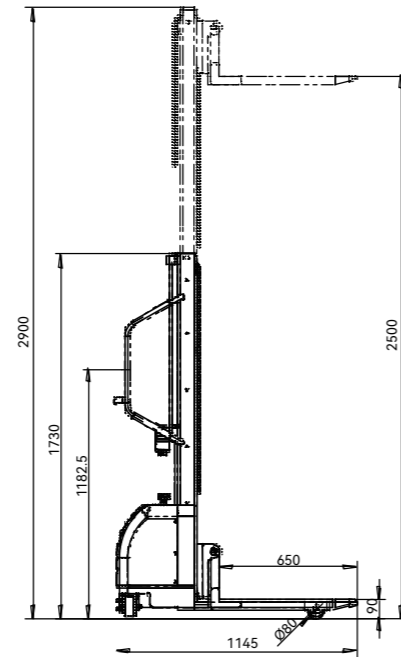

SMS0525

SMS0525

Model	SMS0613	SMS0616	SMS0520	SMS0525
Capacity	Q (kg)	600	600	500
Load Center	C (mm)	400	400	300
Type of Lifting		Electric	Electric	Electric
Operating Type		Walkie	Walkie	Walkie
* Front Wheel Size	(mm)	Ø80×60	Ø80×60	Ø80×60
Steering Wheel Size	(mm)	Ø100×50	Ø100×50	Ø100×50
Min. Fork Height	(mm)	90	90	90
Max. Fork Height	h3 (mm)	1300	1600	2000
Fork Outside Width	(mm)		580	
Fork Inside Width	(mm)		380	
Fork Length	l (mm)		650	
Single Fork Size	e/s (mm)		100	
Overall Length	L1 (mm)	1058	1058	1068
Overall Width	b1 (mm)	713	713	713
Overall Height	h1 (mm)	1740	2040	1790
Lifting Motor	(V/W)	12/800	12/800	12/800
Battery Capacity	(V/Ah)		12/60	
Battery Weight	(kg)	10	10	10
Net Weight	(kg)	150	165	200

MS

Option: Straddle leg MW.

Model	MS1016	MS1024	MS1029	MS1031	MS1033	MS1516	MS1524	MS1529	MS1531	MS1533
Capacity	(kg)	1000	1000	1000	1000	1500	1500	1500	1500	1500
Max. Fork Height	h3 (mm)	1600	2450	2900	3100	3300	1600	2450	2900	3100
Min. Fork Height	(mm)			90					90	
Load Center	C (mm)			400					400	
Wheels Base	Y (mm)			1132					1132	
Load Distance	X (mm)			450					450	
Truck Length incl. Fork Face	L2 (mm)			670					670	
Lifting Speed (with/without load)	(mm/s)			95/127					64/96	
Lowering Speed (with/without load)	(mm/s)			106/74					106/74	
Fork Length	l (mm)			1150					1150	
Fork Overall Width	M (mm)			540					540	
Single Fork Width	(mm)			160					160	
Front Wheel	(mm)			Ø82×70					Ø82×70	
Rear Wheel	(mm)			Ø180×50					Ø180×50	
Turning Radius	Wa (mm)			1500					1500	
Power Pack	(KW/V)			1.6/12					1.6/12	
Battery	(Ah/V)			120/12					180×2/12	
Charger	(A/V)			12/12					12/12	
Overall Length	L (mm)			1820					1820	
Overall Width	B (mm)	800	800	800	1000	1000	800	800	800	1000
Overall Height	h1 (mm)	2090	1800	2025	2125	2225	2125	1800	2025	2125
Net Weight (with battery)	(kg)	480	540	580	595	610	480	540	580	595