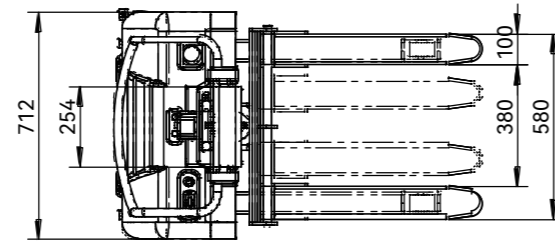

SMS0525

SMS0525

Model	SMS0613	SMS0616	SMS0520	SMS0525
Capacity	Q (kg)	600	600	500
Load Center	C (mm)	400	400	300
Type of Lifting		Electric	Electric	Electric
Operating Type		Walkie	Walkie	Walkie
* Front Wheel Size	(mm)	Ø80×60	Ø80×60	Ø80×60
Steering Wheel Size	(mm)	Ø100×50	Ø100×50	Ø100×50
Min. Fork Height	(mm)	90	90	90
Max. Fork Height	h3 (mm)	1300	1600	2000
Fork Outside Width	(mm)		580	
Fork Inside Width	(mm)		380	
Fork Length	l (mm)		650	
Single Fork Size	e/s (mm)		100	
Overall Length	L1 (mm)	1058	1058	1068
Overall Width	b1 (mm)	713	713	713
Overall Height	h1 (mm)	1740	2040	1790
Lifting Motor	(V/W)	12/800	12/800	12/800
Battery Capacity	(V/Ah)		12/60	
Battery Weight	(kg)	10	10	10
Net Weight	(kg)	150	165	200

MS

Option: Straddle leg MW.

Model	MS1016	MS1024	MS1029	MS1031	MS1033	MS1516	MS1524	MS1529	MS1531	MS1533
Capacity	(kg)	1000	1000	1000	1000	1500	1500	1500	1500	1500
Max. Fork Height	h3 (mm)	1600	2450	2900	3100	3300	1600	2450	2900	3100
Min. Fork Height	(mm)			90					90	
Load Center	C (mm)			400					400	
Wheels Base	Y (mm)			1132					1132	
Load Distance	X (mm)			450					450	
Truck Length incl. Fork Face	L2 (mm)			670					670	
Lifting Speed (with/without load)	(mm/s)			95/127					64/96	
Lowering Speed (with/without load)	(mm/s)			106/74					106/74	
Fork Length	l (mm)			1150					1150	
Fork Overall Width	M (mm)			540					540	
Single Fork Width	(mm)			160					160	
Front Wheel	(mm)			Ø82×70					Ø82×70	
Rear Wheel	(mm)			Ø180×50					Ø180×50	
Turning Radius	Wa (mm)			1500					1500	
Power Pack	(KW/V)			1.6/12					1.6/12	
Battery	(Ah/V)			120/12					180×2/12	
Charger	(A/V)			12/12					12/12	
Overall Length	L (mm)			1820					1820	
Overall Width	B (mm)	800	800	800	1000	1000	800	800	800	1000
Overall Height	h1 (mm)	2090	1800	2025	2125	2225	2125	1800	2025	2125
Net Weight (with battery)	(kg)	480	540	580	595	610	480	540	580	595