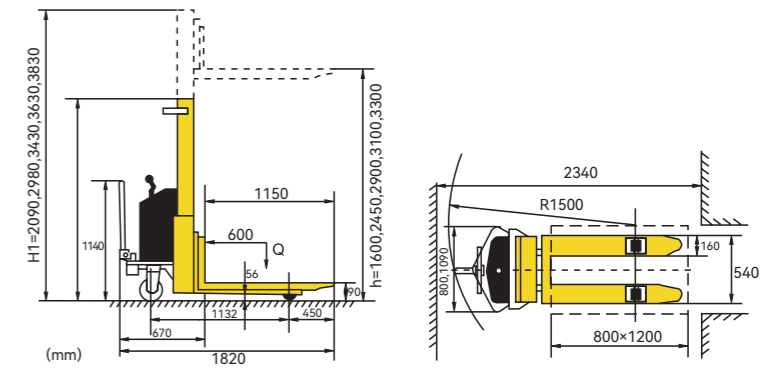

SMS0525

SMS0525

Model	SMS0613	SMS0616	SMS0520	SMS0525
Capacity	Q (kg)	600	600	500
Load Center	C (mm)	400	400	300
Type of Lifting		Electric	Electric	Electric
Operating Type		Walkie	Walkie	Walkie
* Front Wheel Size	(mm)	Ø80×60	Ø80×60	Ø80×60
Steering Wheel Size	(mm)	Ø100×50	Ø100×50	Ø100×50
Min. Fork Height	(mm)	90	90	90
Max. Fork Height	h3 (mm)	1300	1600	2000
Fork Outside Width	(mm)		580	
Fork Inside Width	(mm)		380	
Fork Length	l (mm)		650	
Single Fork Size	e/s (mm)		100	
Overall Length	L1 (mm)	1058	1058	1068
Overall Width	b1 (mm)	713	713	713
Overall Height	h1 (mm)	1740	2040	1790
Lifting Motor	(V/W)	12/800	12/800	12/800
Battery Capacity	(V/Ah)		12/60	
Battery Weight	(kg)	10	10	10
Net Weight	(kg)	150	165	200

MS

Option: Straddle leg MW.

Model	MS1016	MS1024	MS1029	MS1031	MS1033	MS1516	MS1524	MS1529	MS1531	MS1533
Capacity	(kg)	1000	1000	1000	1000	1500	1500	1500	1500	1500
Max. Fork Height	h3 (mm)	1600	2450	2900	3100	3300	1600	2450	2900	3100
Min. Fork Height	(mm)			90					90	
Load Center	C (mm)			400					400	
Wheels Base	Y (mm)			1132					1132	
Load Distance	X (mm)			450					450	
Truck Length incl. Fork Face	L2 (mm)			670					670	
Lifting Speed (with/without load)	(mm/s)			95/127					64/96	
Lowering Speed (with/without load)	(mm/s)			106/74					106/74	
Fork Length	l (mm)			1150					1150	
Fork Overall Width	M (mm)			540					540	
Single Fork Width	(mm)			160					160	
Front Wheel	(mm)			Ø82×70					Ø82×70	
Rear Wheel	(mm)			Ø180×50					Ø180×50	
Turning Radius	Wa (mm)			1500					1500	
Power Pack	(KW/V)			1.6/12					1.6/12	
Battery	(Ah/V)			120/12					180×2/12	
Charger	(A/V)			12/12					12/12	
Overall Length	L (mm)			1820					1820	
Overall Width	B (mm)	800	800	800	1000	1000	800	800	800	1000
Overall Height	h1 (mm)	2090	1800	2025	2125	2225	2125	1800	2025	2125
Net Weight (with battery)	(kg)	480	540	580	595	610	480	540	580	595