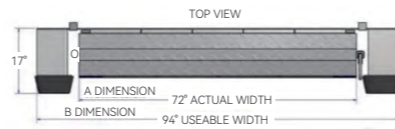

Edge Dock Leveler *EDL* series

- ◆ Edge-of-Dock Levelers are smooth and easy to operate. Whether using the handle or wall-mounted push button (on hydraulic unit) your Edge-of-Dock extends fully to the height of the trailer bed for safe freight handling. All the benefits of the mechanical system are also available in hydraulic system.
- ◆ Edge-of-Dock Levelers are smooth and easy to operate. Whether using the handle or the wall-mounted push button (on the hydraulic unit) your Edge-of-Dock extends fully to the height of the trailer bed for safe freight handling. All the benefits of the mechanical system are also available in our hydraulic models.
- ◆ Quick, easy lifting and positioning:
- ◆ Our exclusive Cam Lift mechanism sets the board in place with one-quarter the effort needed to.
- ◆ Operate a conventional edge of dock.

Model		EDL600	EDL800	EDL1000
Load Capacity	(kg)	6000	8000	10000
Height Difference	(mm)	-130/+130	-130/+130	-130/+130
Platform Length	(mm)	300	300	300
Platform Width	(mm)	1830	1980	2140
Lip Length	(mm)	400	400	400
Lip Width	(mm)	1830	1980	2140
Overall Width	(mm)	2590	2740	2900
Wet Weight	(kg)	170	180	190