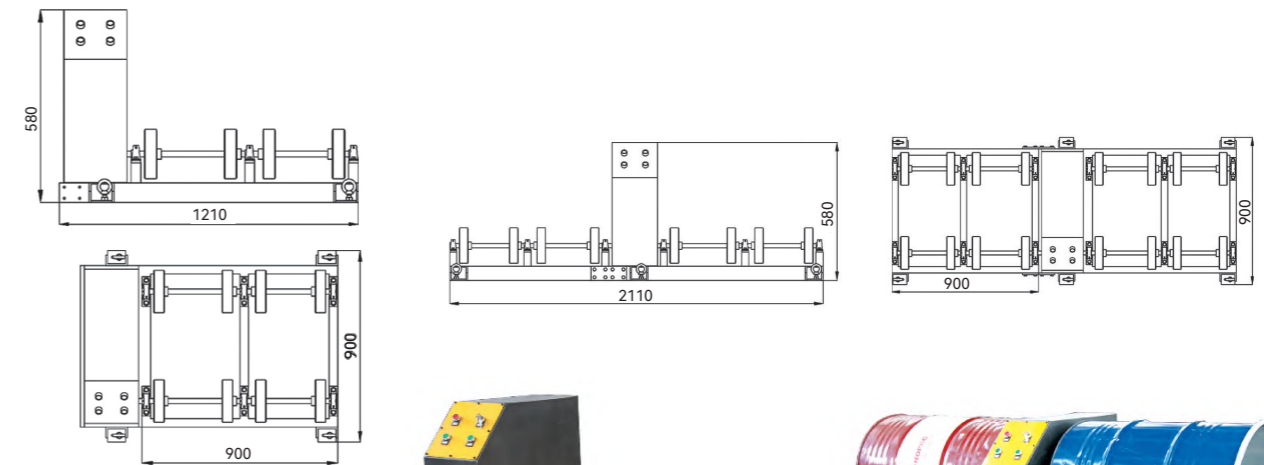

DF10

DF20

Model	DF10	DF20	DF20S(Stainless)	DF35
Capacity	270	350	350	350
Drum Type	210 litre steel	210 litre steel	210 litre steel	210 litre steel
Front Wheel (mm)	Ø125×35	Ø200×50	Ø200×50	Ø200×50
Rear Castor (mm)	Ø100×35	Ø200×50	Ø200×50	Ø200×50
Net Weight (kg)	14.5	21	20	22

Drum Palletizer **DJ365**

- ◆ Moves and transports drums easily to or from pallets.
- ◆ Dual ratchet stops hold the weight of the drum, and provide several positions where the handle stays until operator holds no weight and does not need to balance drum truck.

Model	DJ365
Capacity (kg/lbs)	365/800
Drum Size	55 gallon, Steel
Overall Size (mm)	1160×1220×800
Net Weight (kg)	85
Wheel (Poly) D×W (mm)	Ø150×50, Ø100×32

Stationary Drum Rotators **DRE** series

- ◆ Designed for rolling One/Two drum.
- ◆ Saves time, labor and money.
- ◆ Rotating drums to mix or blend material inside a closed drum.
- ◆ Drum rotating mixes drum contents to ensure homogeneity with fewer hazards.

Model	DT280
Load Capacity (kg)	300
Front Wheel Size (mm)	Ø125×50
Rear Wheel Size (mm)	Ø150×50
Overall Size (mm)	1300×810×1880
Turning Radius (mm)	1820
Pump Station Power (Kw/h)	1.6
Battery (V/Ah)	12/120
Lifting Height (mm)	1100
Lifting Speed (mm/s)	120
Net Weight (kg)	270