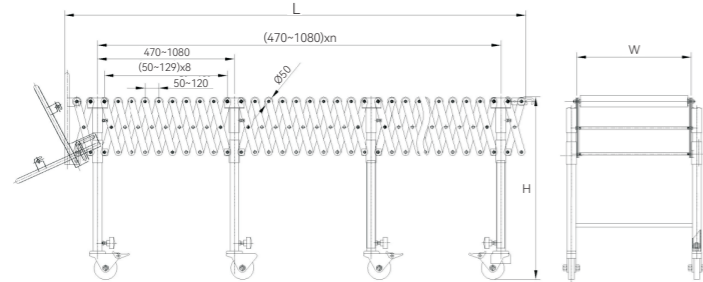

Single Roller Conveyor ZC-300 series

- ◆ Provide flexible mobile handling facilities.
- ◆ Move goods quickly, safely and efficiently, then close for storage.
- ◆ Versatile conveyor system that can be expanded to suit most locations.
- ◆ Height adjustable range: a.700-900mm b. 800-1000mm c. 900-1150mm
- ◆ Pitch: Closed 32mm, extended 150mm.

Model	ZC300-01						ZC300-02					
Roller Dia. (mm)	Ø38						Ø50					
Number	1	2	3	4	5	6	1	2	3	4	5	6
Length (mm)	560-1350	940-2350	1320-3350	1700-4350	2080-5350	2460-6350	710-1360	1180-2360	1660-3360	2140-4360	2620-5360	3100-6360
Width (mm)	450 500 600 800						450 500 600 800					
Height (mm)	600-1000						600-1000					
Load Capacity (kg)	50						50					
Number/Unit	9						9					
Number of Legs	2	3	4	5	6	7	2	3	4	5	6	7

Single Roller Conveyor ZC-500 series

- ◆ Provide flexible mobile handling facilities.
- ◆ Move goods quickly, safely and efficiently, then close for storage.
- ◆ Versatile conveyor system that can be expanded to suit most locations.
- ◆ Height adjustable range: a.700-900mm b. 800-1000mm c. 900-1150mm
- ◆ Pitch: Closed 32mm, extended 150mm.

Model	ZC500-01						ZC500-02					
Roller Dia. (mm)	Ø48.5×20.6(steel)						Ø49×18(plastic)					
Number	1	2	3	4	5	6	1	2	3	4	5	6
Length (mm)	560-1350	845-2360	1155-3360	1470-4360	1780-5360	2090-6360	560-1350	845-2360	1155-3360	1470-4360	1780-5360	2090-6360
Width (mm)	450 500			600 800			450 500			600 800		
Height (mm)	600-1000			600-1000			600-1000			600-1000		
Load Capacity (kg)	50			50			50			50		
Number/Unit	6			8			6			8		
Number of Legs	2	3	4	5	6	7	2	3	4	5	6	7