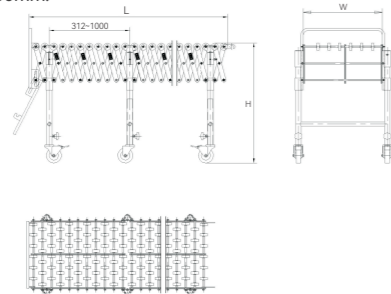

Single Roller Conveyor ZC-300 series

- ◆ Provide flexible mobile handling facilities.
- ◆ Move goods quickly, safely and efficiently, then close for storage.
- ◆ Versatile conveyor system that can be expanded to suit most locations.
- ◆ Height adjustable range: a.700-900mm b. 800-1000mm c. 900-1150mm
- ◆ Pitch: Closed 32mm, extended 150mm.

Model	ZC300-01						ZC300-02					
Roller Dia. (mm)	Ø38						Ø50					
Number	1	2	3	4	5	6	1	2	3	4	5	6
Length (mm)	560-1350	940-2350	1320-3350	1700-4350	2080-5350	2460-6350	710-1360	1180-2360	1660-3360	2140-4360	2620-5360	3100-6360
Width (mm)	450 500 600 800						450 500 600 800					
Height (mm)	600-1000						600-1000					
Load Capacity (kg)	50						50					
Number/Unit	9						9					
Number of Legs	2	3	4	5	6	7	2	3	4	5	6	7

Single Roller Conveyor ZC-500 series

- ◆ Provide flexible mobile handling facilities.
- ◆ Move goods quickly, safely and efficiently, then close for storage.
- ◆ Versatile conveyor system that can be expanded to suit most locations.
- ◆ Height adjustable range: a.700-900mm b. 800-1000mm c. 900-1150mm
- ◆ Pitch: Closed 32mm, extended 150mm.

Model	ZC500-01						ZC500-02					
Roller Dia. (mm)	Ø48.5×20.6(steel)						Ø49×18(plastic)					
Number	1	2	3	4	5	6	1	2	3	4	5	6
Length (mm)	560-1350	845-2360	1155-3360	1470-4360	1780-5360	2090-6360	560-1350	845-2360	1155-3360	1470-4360	1780-5360	2090-6360
Width (mm)	450 500			600 800			450 500			600 800		
Height (mm)	600-1000			600-1000			600-1000			600-1000		
Load Capacity (kg)	50			50			50			50		
Number/Unit	6			8			6			8		
Number of Legs	2	3	4	5	6	7	2	3	4	5	6	7